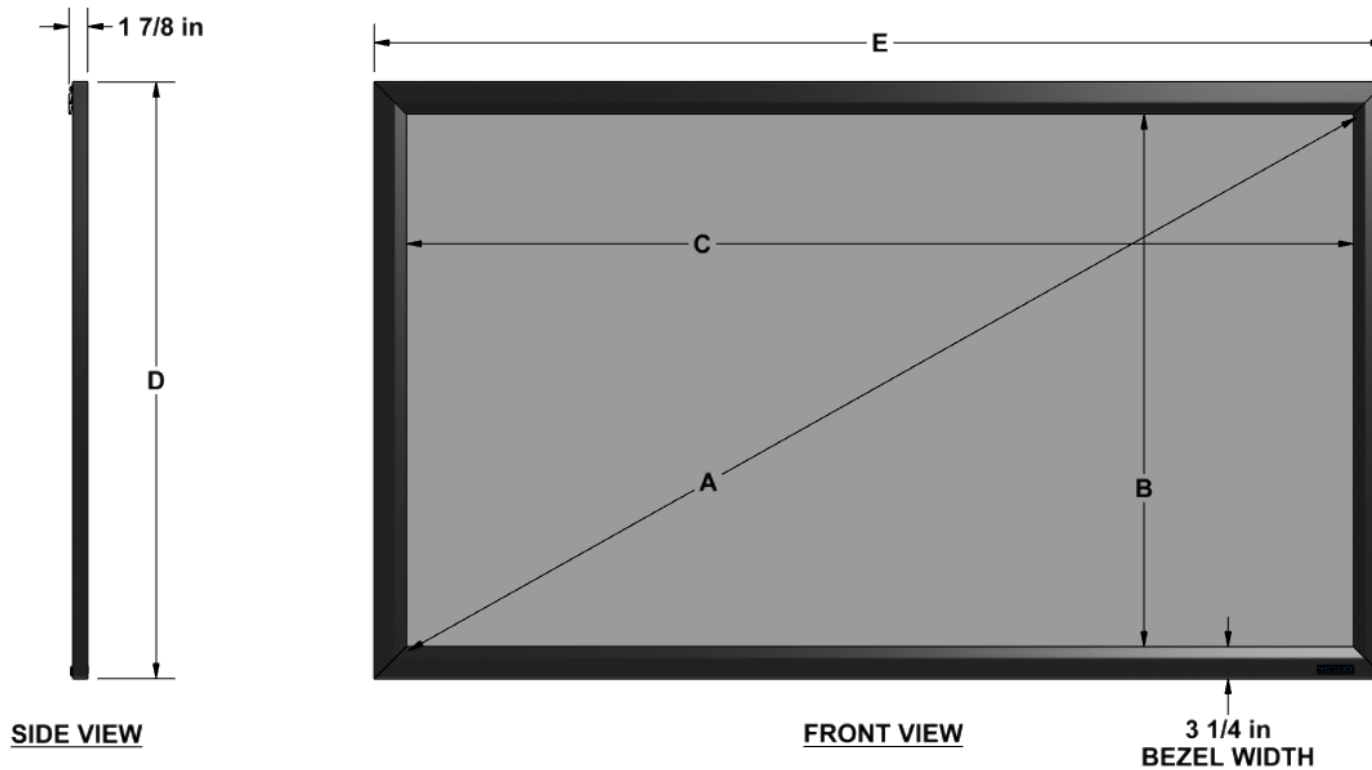

WallScreen Deluxe 2.4:1 Format

Diagonal (A)	Image Height (B)	Image Width (C)	Overall Height (D)	Overall Width (E)	Screen Weight
120"	46.25"	111"	52.875"	117.625"	50 lbs
125"	48.375"	116"	55"	122.625"	50 lbs
133"	51.25"	123"	57.875"	129.625"	55 lbs
138"	53.375"	128"	60"	134.625"	60 lbs
140"	54.125"	130"	60.75"	136.625"	60 lbs
144"	55.375"	133"	62"	139.625"	60 lbs
150"	57.875"	139"	64.5"	145.625"	65 lbs
153"	59.125"	142"	65.75"	148.625"	65 lbs
158"	60.875"	146"	67.5"	152.625"	70 lbs
168"	64.625"	155"	71.25"	161.625"	75 lbs
176"	67.875"	163"	74.5"	169.625"	80 lbs

Diagonal	Back Brace Count (F)
120"	2X
125"	2X
130"	2X
133"	2X
138"	2X
140"	2X
144"	2X
150"	2X
153"	2X
158"	2X
168"	2X
176"	2X